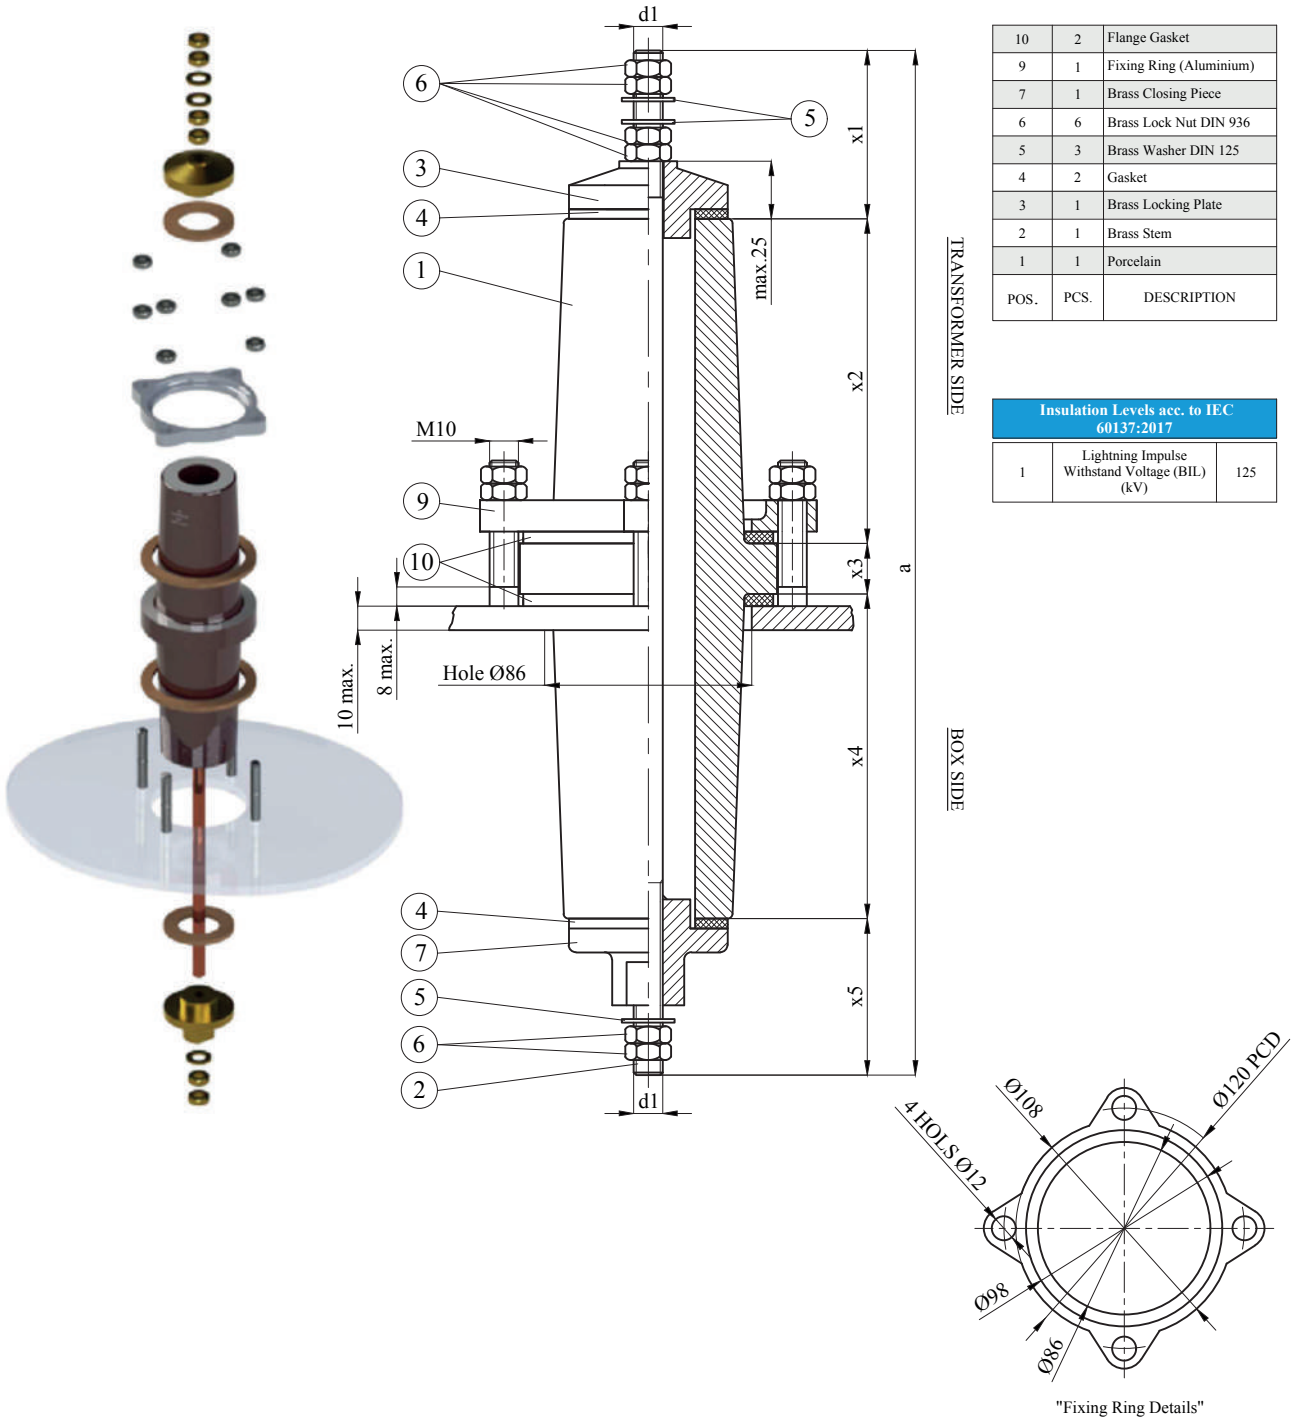

**CB6M Cable Box Bushing**  
**BS 2562 24 kV 250 A**

\*\*\*All dimensions are "mm"

Type	Description	a	d1	x1	x2	x3	x4	x5	Weight (-kg)
24 / 250A	Fixing Ring (Aluminium)	426	M12x1,75	70	135	21	135	65	3.9