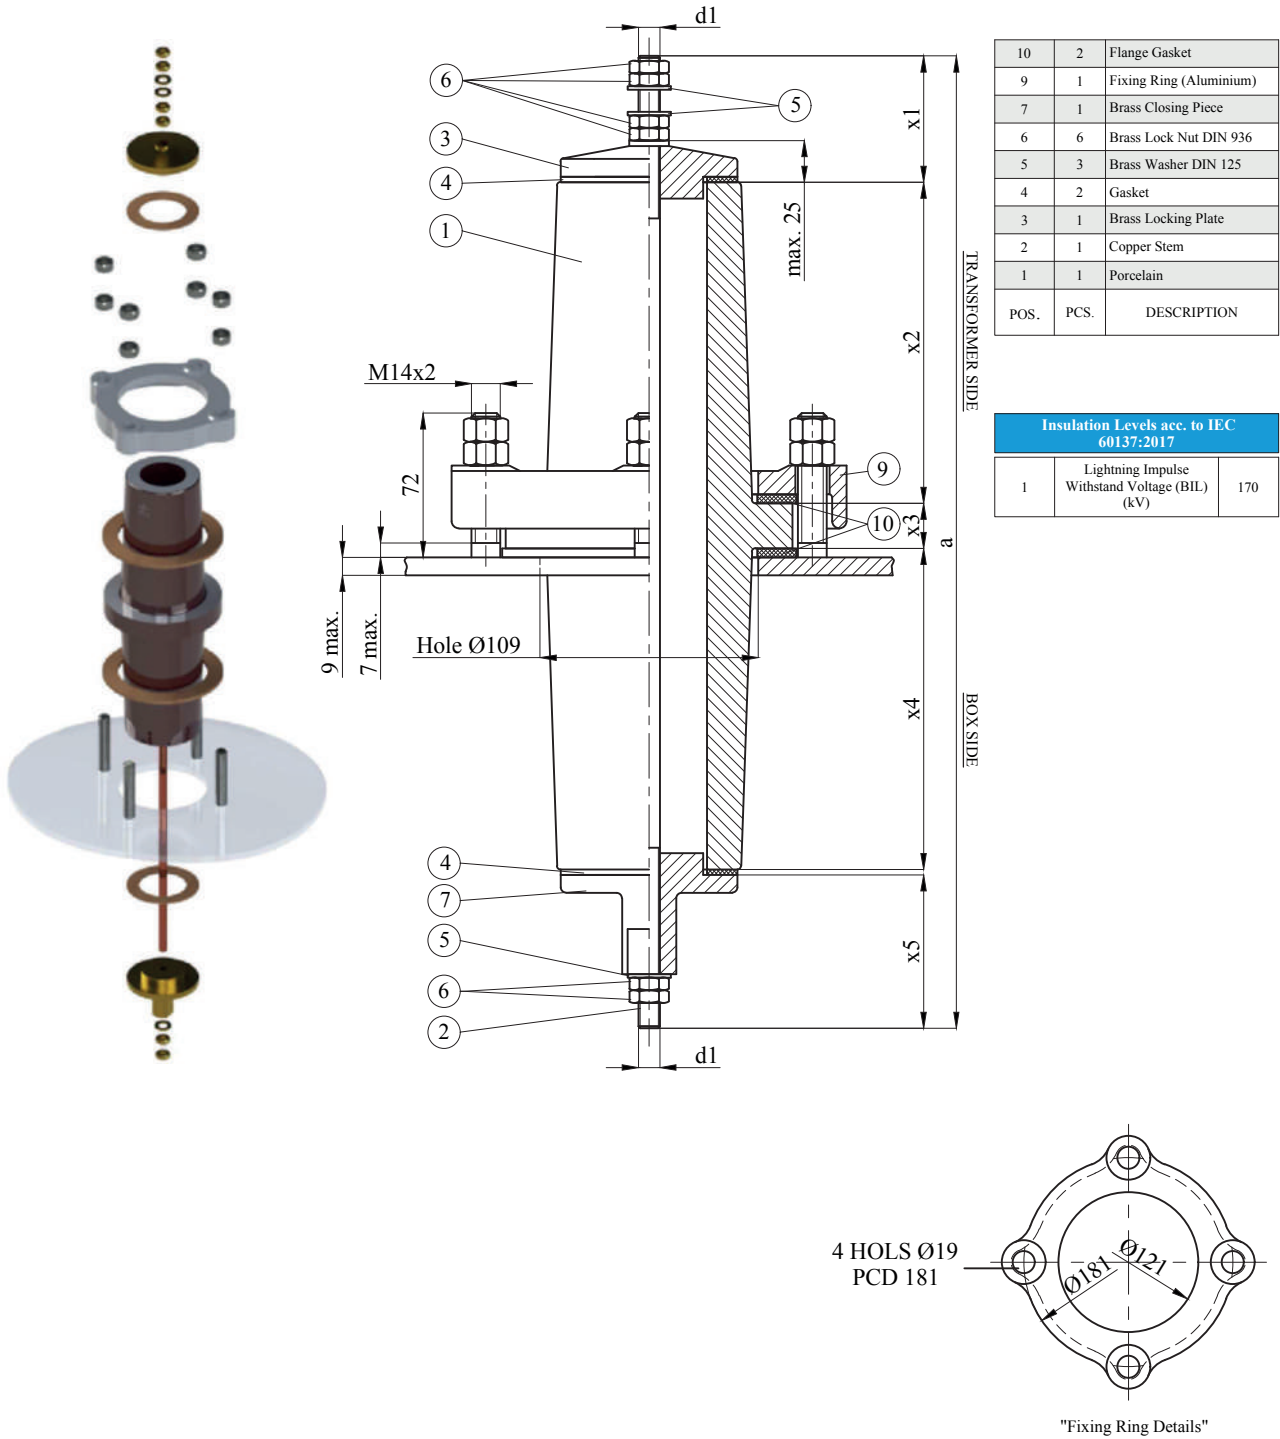

CB3M Cable Box Bushing
BS 2562 36 kV 250 A

***All dimensions are "mm"

| Type | Description | a | d1 | x1 | x2 | x3 | x4 | x5 | Weight (-kg) |
|-----------|-------------------------|-----|----------|----|-----|----|-----|----|--------------|
| 36 / 250A | Fixing Ring (Aluminium) | 539 | M12x1,75 | 70 | 178 | 25 | 178 | 85 | |