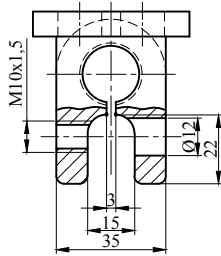

## Flags DIN 43675 & Special Flags

\*\*\*All dimensions are "mm"

Rated Current : 250 A  
Material : Brass or Copper

\*\*\*All dimensions are "mm"

Rated Current : 400 A  
Material : Brass or Copper

\*\*\*All dimensions are "mm"

Rated Current : 630 A  
Material : Brass or Copper

\*\*\*All dimensions are "mm"

Rated Current : 630 A  
Material : Brass or Copper

Flags  
DIN 43675 & Special Flags

\*\*\*All dimensions are "mm"  
Rated Current : 630 A  
Material : Brass or Copper

\*\*\*All dimensions are "mm"  
Rated Current : 630 A  
Material : Brass or Copper

\*\*\*All dimensions are "mm"  
Rated Current : 630 A  
Material : Brass or Copper

\*\*\*All dimensions are "mm"  
Rated Current : 630 A  
Material : Brass or Copper

\*\*\*All dimensions are "mm"  
Rated Current : 2000 A  
Material : Brass or Copper