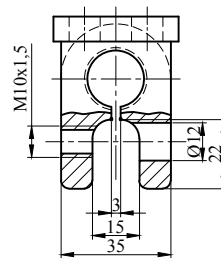

## Flags DIN 43675 & Special Flags

\*\*\*All dimensions are "mm"

Rated Current : 250 A  
Material : Brass or Copper

\*\*\*All dimensions are "mm"

Rated Current : 400 A  
Material : Brass or Copper

\*\*\*All dimensions are "mm"

Rated Current : 630 A  
Material : Brass or Copper

\*\*\*All dimensions are "mm"

Rated Current : 630 A  
Material : Brass or Copper

Flags  
DIN 43675 & Special Flags

\*\*\*All dimensions are "mm"  
Rated Current : 630 A  
Material : Brass or Copper

\*\*\*All dimensions are "mm"  
Rated Current : 630 A  
Material : Brass or Copper

\*\*\*All dimensions are "mm"  
Rated Current : 630 A  
Material : Brass or Copper

\*\*\*All dimensions are "mm"  
Rated Current : 630 A  
Material : Brass or Copper