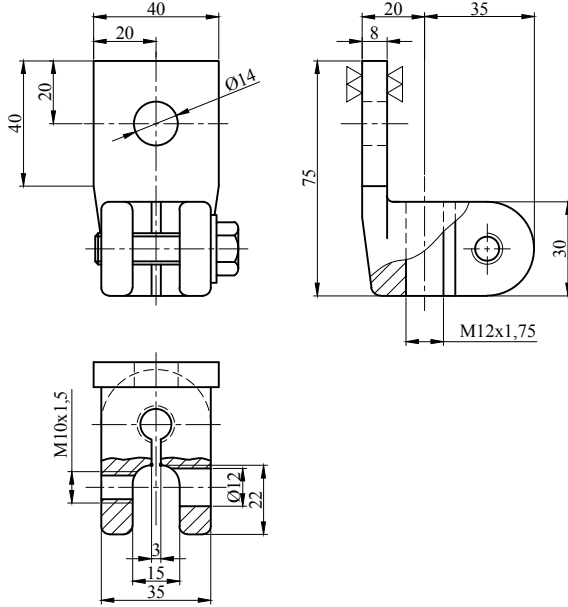

## Flags DIN 43675 & Special Flags

\*\*\*All dimensions are "mm"

Rated Current : 250 A  
Material : Brass or Copper

\*\*\*All dimensions are "mm"

Rated Current : 400 A  
Material : Brass or Copper

\*\*\*All dimensions are "mm"

Rated Current : 630 A  
Material : Brass or Copper

\*\*\*All dimensions are "mm"

Rated Current : 630 A  
Material : Brass or Copper

Flags  
DIN 43675 & Special Flags

\*\*\*All dimensions are "mm"  
Rated Current : 630 A  
Material : Brass or Copper

\*\*\*All dimensions are "mm"  
Rated Current : 630 A  
Material : Brass or Copper

\*\*\*All dimensions are "mm"  
Rated Current : 630 A  
Material : Brass or Copper

\*\*\*All dimensions are "mm"  
Rated Current : 630 A  
Material : Brass or Copper

\*\*\*All dimensions are "mm"  
Rated Current : 2000 A  
Material : Brass or Copper