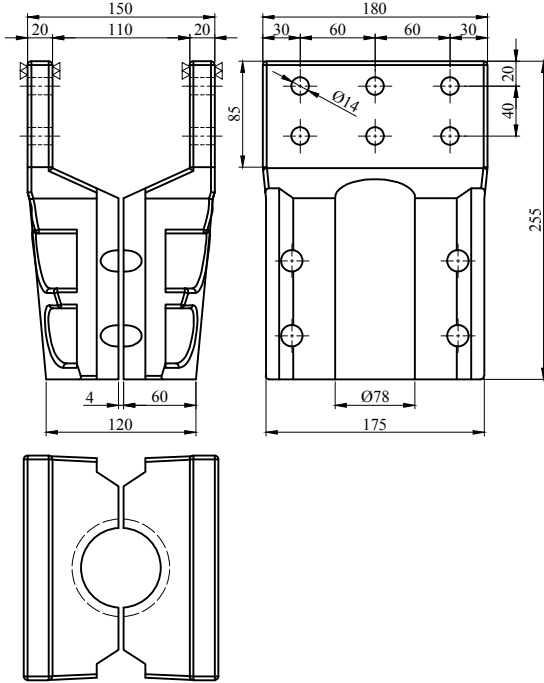

Flags
DIN 43675 & Special Flags

***All dimensions are "mm"

Rated Current : 8000A
Material : Brass