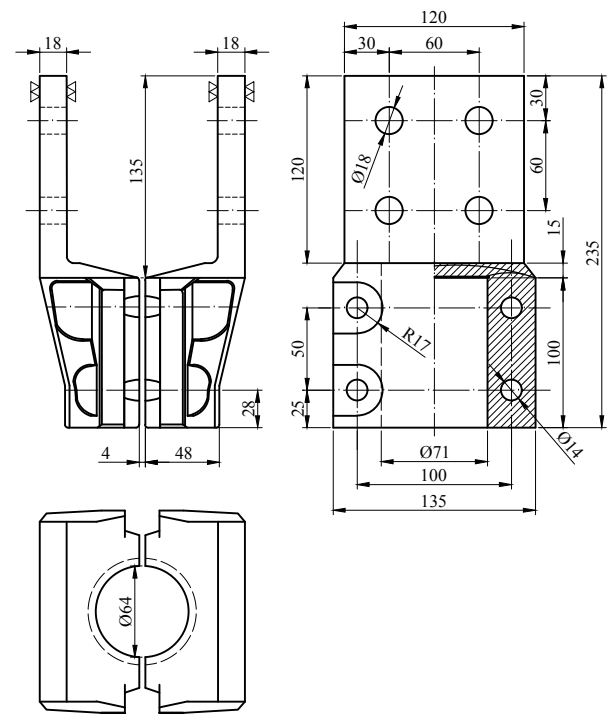

***All dimensions are "mm"

Rated Current : 6300 A
Material : Brass