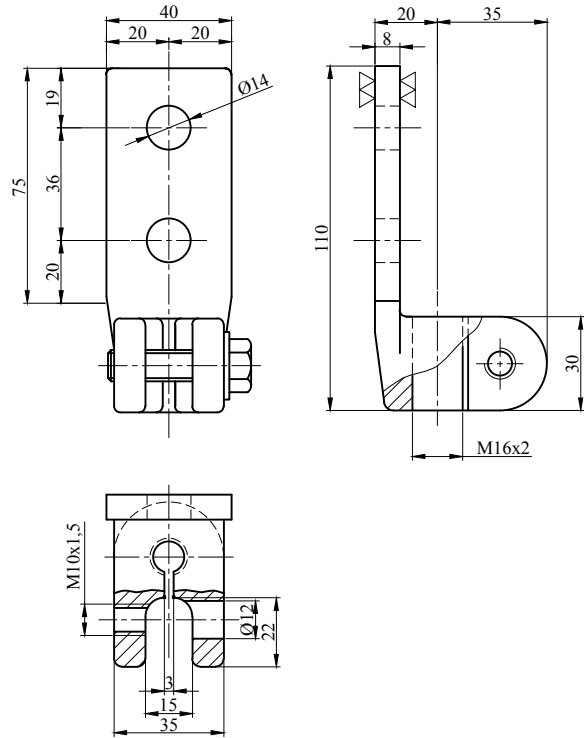

## Flags DIN 43675 & Special Flags

\*\*\*All dimensions are "mm"

Rated Current : 250 A  
Material : Brass or Copper

\*\*\*All dimensions are "mm"

Rated Current : 400 A  
Material : Brass or Copper

\*\*\*All dimensions are "mm"

Rated Current : 630 A  
Material : Brass or Copper

\*\*\*All dimensions are "mm"

Rated Current : 630 A  
Material : Brass or Copper

Flags  
DIN 43675 & Special Flags

\*\*\*All dimensions are "mm"  
Rated Current : 630 A  
Material : Brass or Copper

\*\*\*All dimensions are "mm"  
Rated Current : 630 A  
Material : Brass or Copper

\*\*\*All dimensions are "mm"  
Rated Current : 630 A  
Material : Brass or Copper

\*\*\*All dimensions are "mm"  
Rated Current : 630 A  
Material : Brass or Copper

\*\*\*All dimensions are "mm"  
Rated Current : 2000 A  
Material : Brass or Copper