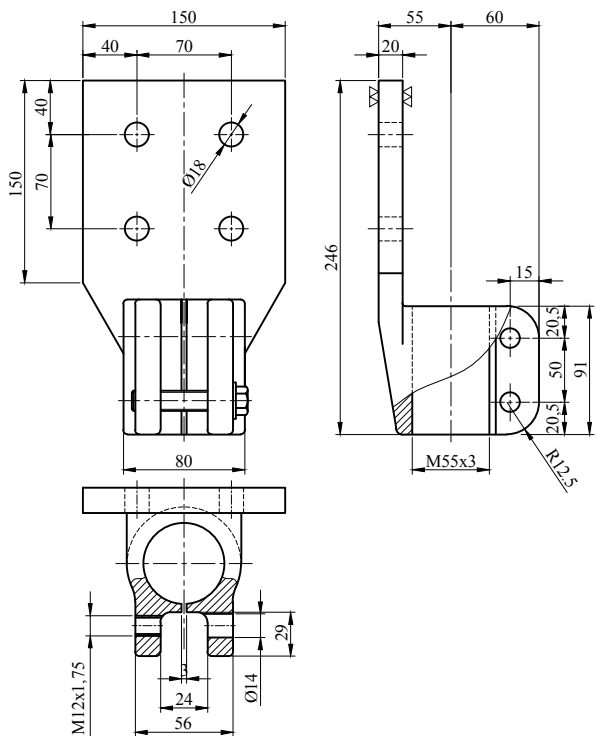

\*\*\*All dimensions are "mm"  
Rated Current : 2000 A  
Material : Brass or Copper

## Flags DIN 43675 & Special Flags

\*\*\*All dimensions are "mm"

Rated Current : 3150A  
Material : Brass

\*\*\*All dimensions are "mm"

Rated Current : 5000 A  
Material : Brass

\*\*\*All dimensions are "mm"