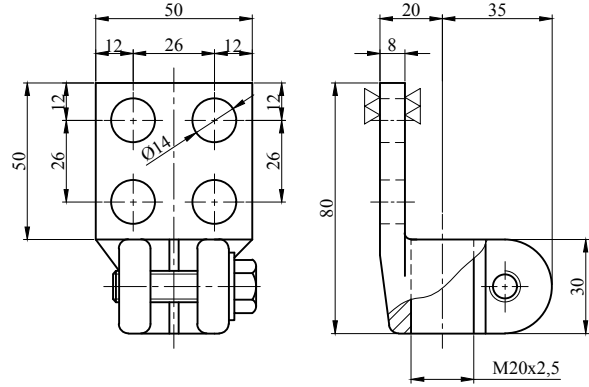

## Flags DIN 43675 & Special Flags

\*\*\*All dimensions are "mm"

Rated Current : 250 A  
Material : Brass or Copper

\*\*\*All dimensions are "mm"

Rated Current : 400 A  
Material : Brass or Copper

\*\*\*All dimensions are "mm"

Rated Current : 630 A  
Material : Brass or Copper

\*\*\*All dimensions are "mm"

Rated Current : 630 A  
Material : Brass or Copper

Flags  
DIN 43675 & Special Flags

\*\*\*All dimensions are "mm"  
Rated Current : 630 A  
Material : Brass or Copper

\*\*\*All dimensions are "mm"  
Rated Current : 630 A  
Material : Brass or Copper

\*\*\*All dimensions are "mm"  
Rated Current : 630 A  
Material : Brass or Copper

\*\*\*All dimensions are "mm"  
Rated Current : 630 A  
Material : Brass or Copper

\*\*\*All dimensions are "mm"  
Rated Current : 2000 A  
Material : Brass or Copper