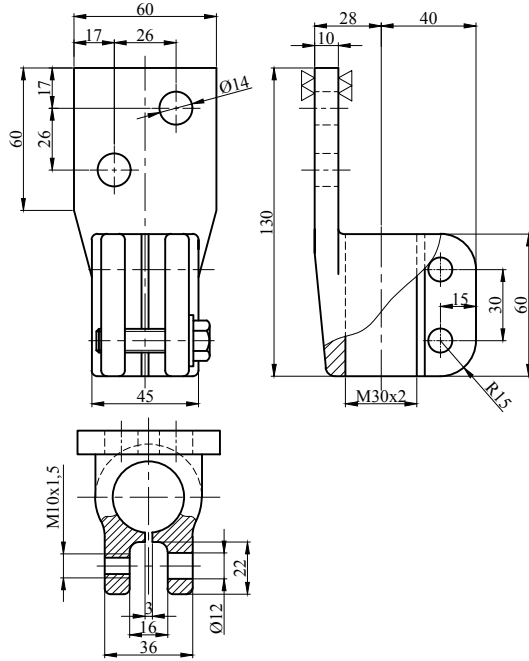

Flags
DIN 43675 & Special Flags

***All dimensions are "mm"
Rated Current : 1000 A
Material : Brass or Copper