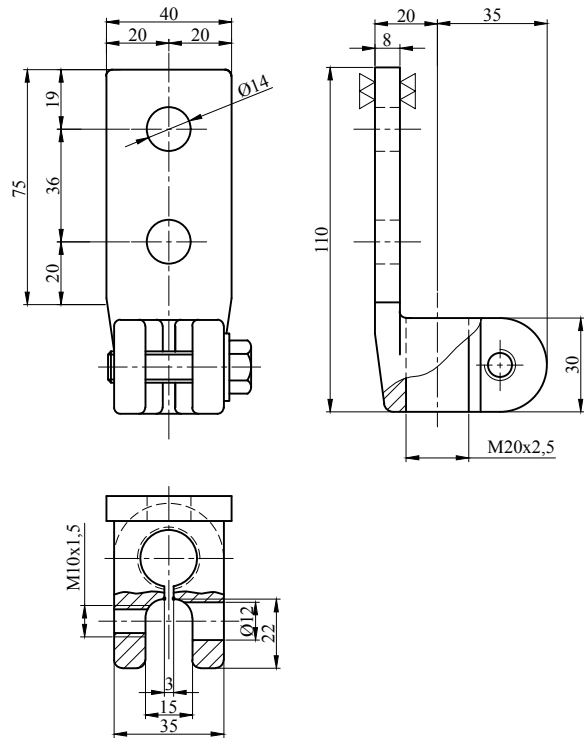

## Flags DIN 43675 & Special Flags

\*\*\*All dimensions are "mm"

Rated Current : 250 A  
Material : Brass or Copper

\*\*\*All dimensions are "mm"

Rated Current : 400 A  
Material : Brass or Copper

\*\*\*All dimensions are "mm"

Rated Current : 630 A  
Material : Brass or Copper

\*\*\*All dimensions are "mm"

Rated Current : 630 A  
Material : Brass or Copper

Flags  
DIN 43675 & Special Flags

\*\*\*All dimensions are "mm"  
Rated Current : 630 A  
Material : Brass or Copper

\*\*\*All dimensions are "mm"  
Rated Current : 630 A  
Material : Brass or Copper

\*\*\*All dimensions are "mm"  
Rated Current : 630 A  
Material : Brass or Copper

\*\*\*All dimensions are "mm"  
Rated Current : 630 A  
Material : Brass or Copper

\*\*\*All dimensions are "mm"  
Rated Current : 2000 A  
Material : Brass or Copper