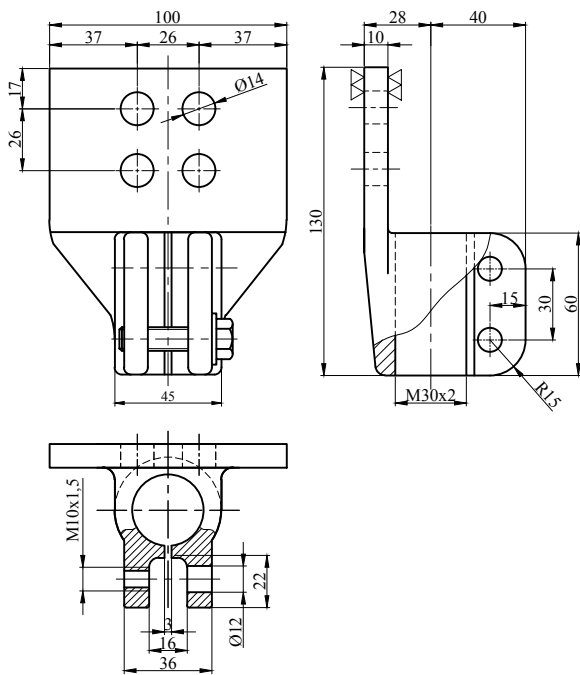

***All dimensions are "mm"
Rated Current : 1000 A
Material : Brass