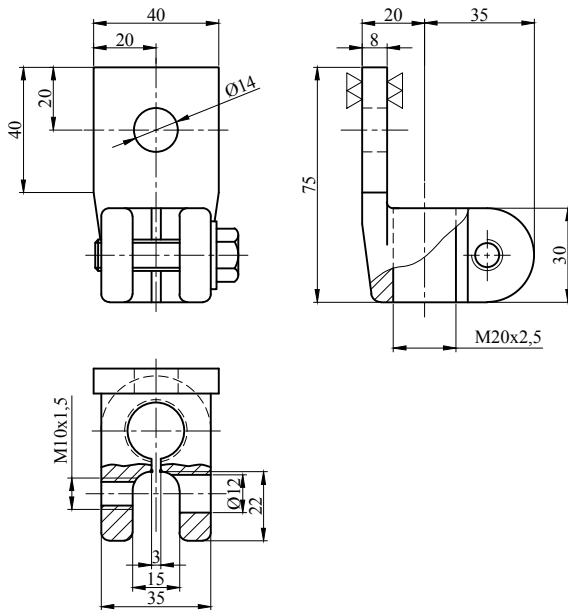

## Flags DIN 43675 & Special Flags

\*\*\*All dimensions are "mm"

Rated Current : 250 A  
Material : Brass or Copper

\*\*\*All dimensions are "mm"

Rated Current : 400 A  
Material : Brass or Copper

\*\*\*All dimensions are "mm"

Rated Current : 630 A  
Material : Brass or Copper

\*\*\*All dimensions are "mm"

Rated Current : 630 A  
Material : Brass or Copper

Flags  
DIN 43675 & Special Flags

\*\*\*All dimensions are "mm"  
Rated Current : 630 A  
Material : Brass or Copper

\*\*\*All dimensions are "mm"  
Rated Current : 630 A  
Material : Brass or Copper

\*\*\*All dimensions are "mm"  
Rated Current : 630 A  
Material : Brass or Copper

\*\*\*All dimensions are "mm"  
Rated Current : 630 A  
Material : Brass or Copper

\*\*\*All dimensions are "mm"  
Rated Current : 2000 A  
Material : Brass or Copper