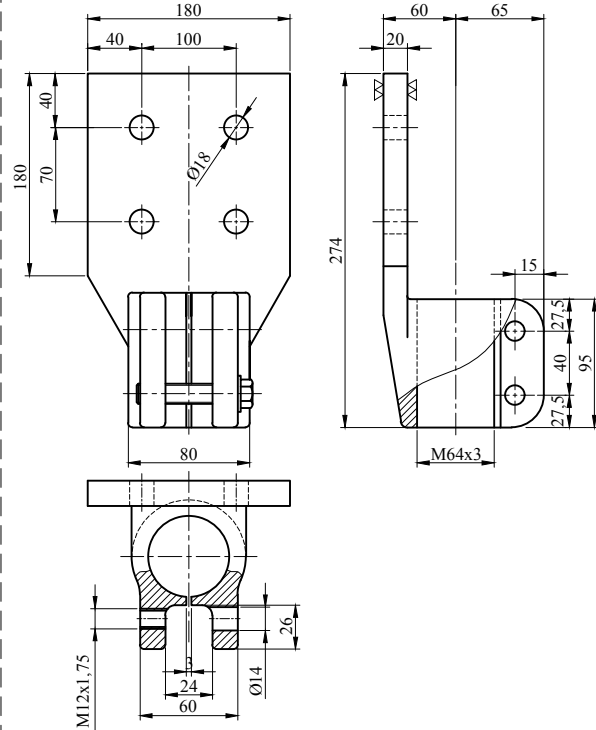

***All dimensions are "mm"

Rated Current : 5000 A
Material : Brass