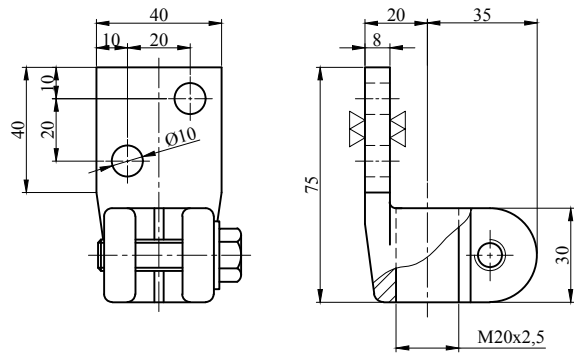

## Flags DIN 43675 & Special Flags

\*\*\*All dimensions are "mm"

Rated Current : 250 A  
Material : Brass or Copper

\*\*\*All dimensions are "mm"

Rated Current : 400 A  
Material : Brass or Copper

\*\*\*All dimensions are "mm"

Rated Current : 630 A  
Material : Brass or Copper

\*\*\*All dimensions are "mm"

Rated Current : 630 A  
Material : Brass or Copper

Flags  
DIN 43675 & Special Flags

\*\*\*All dimensions are "mm"  
Rated Current : 630 A  
Material : Brass or Copper

\*\*\*All dimensions are "mm"  
Rated Current : 630 A  
Material : Brass or Copper

\*\*\*All dimensions are "mm"  
Rated Current : 630 A  
Material : Brass or Copper

\*\*\*All dimensions are "mm"  
Rated Current : 630 A  
Material : Brass or Copper

\*\*\*All dimensions are "mm"  
Rated Current : 2000 A  
Material : Brass or Copper