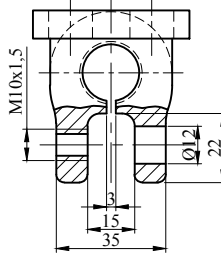

## Flags DIN 43675 & Special Flags

\*\*\*All dimensions are "mm"

Rated Current : 250 A  
Material : Brass or Copper

\*\*\*All dimensions are "mm"

Rated Current : 400 A  
Material : Brass or Copper

\*\*\*All dimensions are "mm"

Rated Current : 630 A  
Material : Brass or Copper

\*\*\*All dimensions are "mm"

Rated Current : 630 A  
Material : Brass or Copper

Flags  
DIN 43675 & Special Flags

\*\*\*All dimensions are "mm"  
Rated Current : 630 A  
Material : Brass or Copper

\*\*\*All dimensions are "mm"  
Rated Current : 630 A  
Material : Brass or Copper

\*\*\*All dimensions are "mm"  
Rated Current : 630 A  
Material : Brass or Copper

\*\*\*All dimensions are "mm"  
Rated Current : 630 A  
Material : Brass or Copper

\*\*\*All dimensions are "mm"  
Rated Current : 2000 A  
Material : Brass or Copper