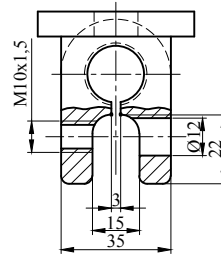

## Flags DIN 43675 & Special Flags

\*\*\*All dimensions are "mm"

Rated Current : 250 A  
Material : Brass or Copper

\*\*\*All dimensions are "mm"

Rated Current : 400 A  
Material : Brass or Copper

\*\*\*All dimensions are "mm"

Rated Current : 630 A  
Material : Brass or Copper

\*\*\*All dimensions are "mm"

Rated Current : 630 A  
Material : Brass or Copper

Flags  
DIN 43675 & Special Flags

\*\*\*All dimensions are "mm"  
Rated Current : 630 A  
Material : Brass or Copper

\*\*\*All dimensions are "mm"  
Rated Current : 630 A  
Material : Brass or Copper

\*\*\*All dimensions are "mm"  
Rated Current : 630 A  
Material : Brass or Copper

\*\*\*All dimensions are "mm"  
Rated Current : 630 A  
Material : Brass or Copper

\*\*\*All dimensions are "mm"  
Rated Current : 2000 A  
Material : Brass or Copper