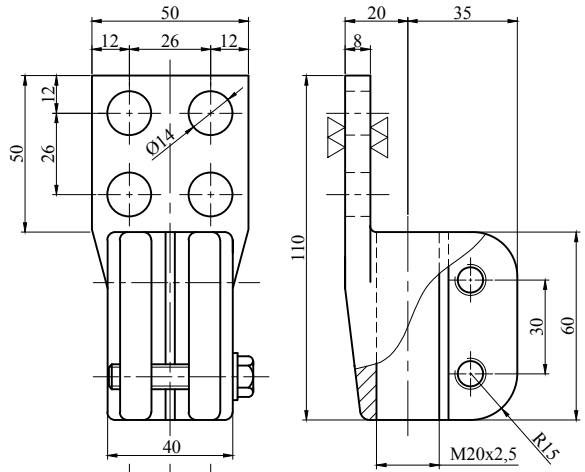

## Flags DIN 43675 & Special Flags

\*\*\*All dimensions are "mm"

Rated Current : 250 A  
Material : Brass or Copper

\*\*\*All dimensions are "mm"

Rated Current : 400 A  
Material : Brass or Copper

\*\*\*All dimensions are "mm"

Rated Current : 630 A  
Material : Brass or Copper

\*\*\*All dimensions are "mm"

Rated Current : 630 A  
Material : Brass or Copper

Flags  
DIN 43675 & Special Flags

\*\*\*All dimensions are "mm"  
Rated Current : 630 A  
Material : Brass or Copper

\*\*\*All dimensions are "mm"  
Rated Current : 630 A  
Material : Brass or Copper

\*\*\*All dimensions are "mm"  
Rated Current : 630 A  
Material : Brass or Copper

\*\*\*All dimensions are "mm"  
Rated Current : 630 A  
Material : Brass or Copper

\*\*\*All dimensions are "mm"  
Rated Current : 2000 A  
Material : Brass or Copper