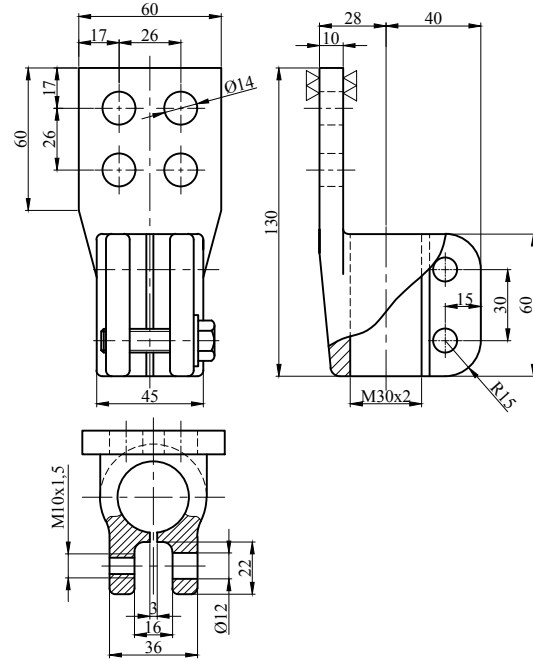

***All dimensions are "mm"
Rated Current : 1000 A
Material : Brass or Copper