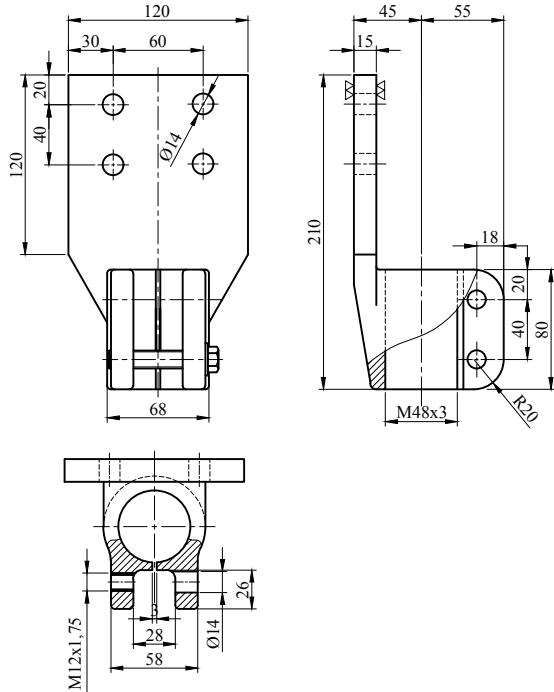

Flags DIN 43675 & Special Flags

***All dimensions are "mm"

Rated Current : 3150A
Material : Brass