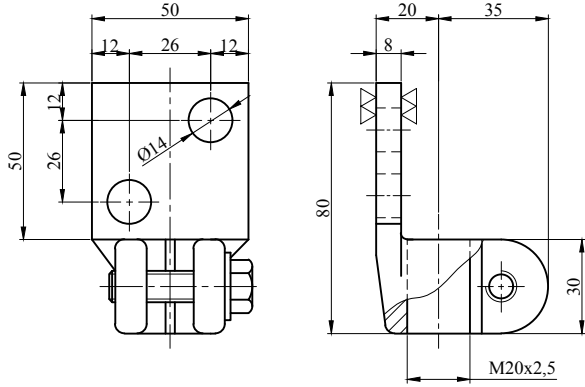

## Flags DIN 43675 & Special Flags

\*\*\*All dimensions are "mm"

Rated Current : 250 A  
Material : Brass or Copper

\*\*\*All dimensions are "mm"

Rated Current : 400 A  
Material : Brass or Copper

\*\*\*All dimensions are "mm"

Rated Current : 630 A  
Material : Brass or Copper

\*\*\*All dimensions are "mm"

Rated Current : 630 A  
Material : Brass or Copper

Flags  
DIN 43675 & Special Flags

\*\*\*All dimensions are "mm"  
Rated Current : 630 A  
Material : Brass or Copper

\*\*\*All dimensions are "mm"  
Rated Current : 630 A  
Material : Brass or Copper

\*\*\*All dimensions are "mm"  
Rated Current : 630 A  
Material : Brass or Copper

\*\*\*All dimensions are "mm"  
Rated Current : 630 A  
Material : Brass or Copper

\*\*\*All dimensions are "mm"  
Rated Current : 2000 A  
Material : Brass or Copper