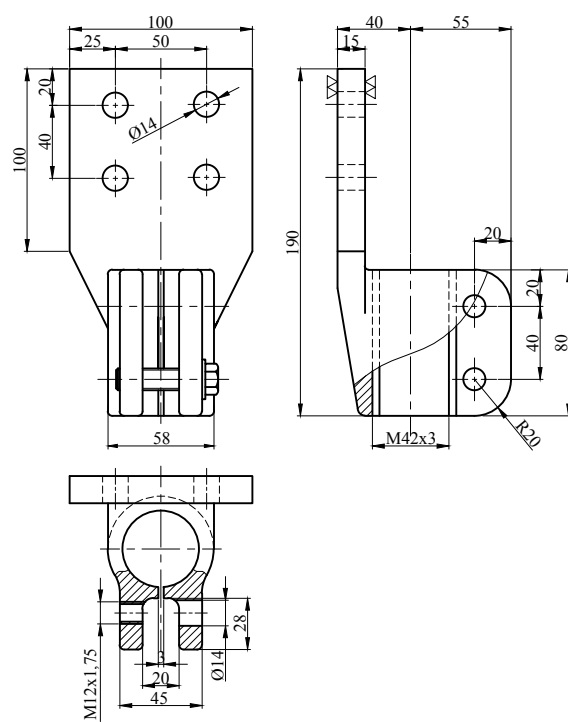

## Flags DIN 43675 & Special Flags

\*\*\*All dimensions are "mm"

Rated Current : 250 A  
Material : Brass or Copper

\*\*\*All dimensions are "mm"

Rated Current : 400 A  
Material : Brass or Copper

\*\*\*All dimensions are "mm"

\*\*\*All dimensions are "mm"  
Rated Current : 630 A  
Material : Brass or Copper

\*\*\*All dimensions are "mm"  
Rated Current : 630 A  
Material : Brass or Copper

\*\*\*All dimensions are "mm"  
Rated Current : 630 A  
Material : Brass or Copper

\*\*\*All dimensions are "mm"  
Rated Current : 2000 A  
Material : Brass or Copper