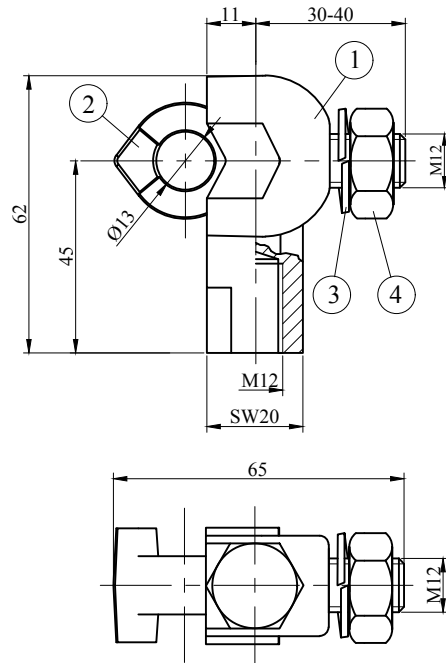

Connectors

4	1	Nut M12	Brass
3	1	Spring Washer	Stainless Steel
2	1	Eye Bolt M12	Brass
1	1	Ansi Clamp	Brass
POS.	PCS.	DESCRIPTION	MATERIAL

***All dimensions are "mm"

Rated Current : 250 A
Material : Brass or Brass + Tin Plated

4	1	Nut M12	Brass
3	1	Spring Washer	Stainless Steel
2	1	Eye Bolt M12	Brass
1	1	Ansi Clamp	Brass
POS.	PCS.	DESCRIPTION	MATERIAL

***All dimensions are "mm"

Rated Current : 250 A
Material : Brass or Brass + Tin Plated

4	1	Nut M10	Brass
3	1	Spring Washer	Stainless Steel
2	1	Eye Bolt M10	Brass
1	1	Ansi Clamp	Brass
POS.	PCS.	DESCRIPTION	MATERIAL

***All dimensions are "mm"

Rated Current : 250 A
Material : Brass or Brass + Tin Plated

5	1	Lock Nut M12	Brass
4	1	Nut M12	Brass
3	1	Spring Washer	Stainless Steel
2	1	Eye Bolt M12	Brass
1	1	Ansi Clamp	Brass
POS.	PCS.	DESCRIPTION	MATERIAL

***All dimensions are "mm"

Rated Current : 250 A
Material : Brass or Brass + Tin Plated