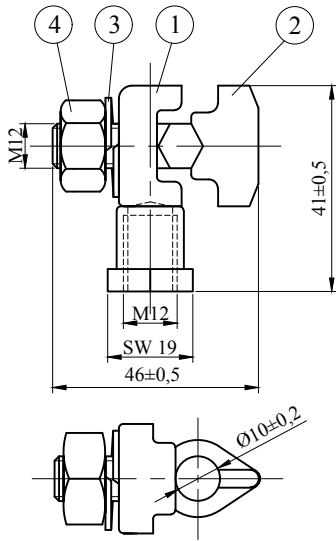

Connectors

4	1	Nut M12	Brass
3	1	Spring Washer	Stainless Steel
2	1	Eye Bolt M12	Brass
1	1	Ansi Clamp	Brass
POS.	PCS.	DESCRIPTION	MATERIAL

***All dimensions are "mm"

Rated Current : 250 A
Material : Brass or Brass + Tin Plated

4	1	Nut M12	Brass
3	1	Spring Washer	Stainless Steel
2	1	Eye Bolt M12	Brass
1	1	Ansi Clamp	Brass
POS.	PCS.	DESCRIPTION	MATERIAL

***All dimensions are "mm"

Rated Current : 250 A
Material : Brass or Brass + Tin Plated

4	1	Nut M10	Brass
3	1	Spring Washer	Stainless Steel
2	1	Eye Bolt M10	Brass
1	1	Ansi Clamp	Brass
POS.	PCS.	DESCRIPTION	MATERIAL

***All dimensions are "mm"

Rated Current : 250 A
Material : Brass or Brass + Tin Plated

5	1	Lock Nut M12	Brass
4	1	Nut M12	Brass
3	1	Spring Washer	Stainless Steel
2	1	Eye Bolt M12	Brass
1	1	Ansi Clamp	Brass
POS.	PCS.	DESCRIPTION	MATERIAL

***All dimensions are "mm"

Rated Current : 250 A
Material : Brass or Brass + Tin Plated