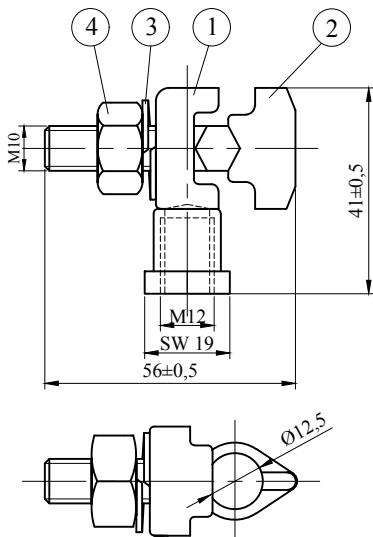

Connectors

4	1	Nut M12	Brass
3	1	Spring Washer	Stainless Steel
2	1	Eye Bolt M12	Brass
1	1	Ansi Clamp	Brass
POS.	PCS.	DESCRIPTION	MATERIAL

***All dimensions are "mm"

Rated Current : 250 A
Material : Brass or Brass + Tin Plated

4	1	Nut M12	Brass
3	1	Spring Washer	Stainless Steel
2	1	Eye Bolt M12	Brass
1	1	Ansi Clamp	Brass
POS.	PCS.	DESCRIPTION	MATERIAL

***All dimensions are "mm"

Rated Current : 250 A
Material : Brass or Brass + Tin Plated

4	1	Nut M10	Brass
3	1	Spring Washer	Stainless Steel
2	1	Eye Bolt M10	Brass
1	1	Ansi Clamp	Brass
POS.	PCS.	DESCRIPTION	MATERIAL

***All dimensions are "mm"

Rated Current : 250 A
Material : Brass or Brass + Tin Plated

5	1	Lock Nut M12	Brass
4	1	Nut M12	Brass
3	1	Spring Washer	Stainless Steel
2	1	Eye Bolt M12	Brass
1	1	Ansi Clamp	Brass
POS.	PCS.	DESCRIPTION	MATERIAL

***All dimensions are "mm"

Rated Current : 250 A
Material : Brass or Brass + Tin Plated