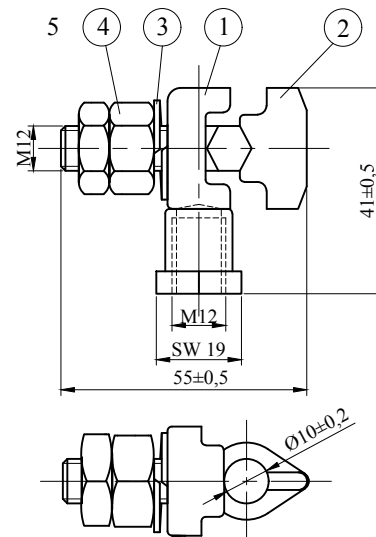

Connectors

4	1	Nut M12	Brass
3	1	Spring Washer	Stainless Steel
2	1	Eye Bolt M12	Brass
1	1	Ansi Clamp	Brass
POS.	PCS.	DESCRIPTION	MATERIAL

***All dimensions are "mm"

Rated Current : 250 A
Material : Brass or Brass + Tin Plated

4	1	Nut M12	Brass
3	1	Spring Washer	Stainless Steel
2	1	Eye Bolt M12	Brass
1	1	Ansi Clamp	Brass
POS.	PCS.	DESCRIPTION	MATERIAL

***All dimensions are "mm"

Rated Current : 250 A
Material : Brass or Brass + Tin Plated

4	1	Nut M10	Brass
3	1	Spring Washer	Stainless Steel
2	1	Eye Bolt M10	Brass
1	1	Ansi Clamp	Brass
POS.	PCS.	DESCRIPTION	MATERIAL

***All dimensions are "mm"

Rated Current : 250 A
Material : Brass or Brass + Tin Plated

5	1	Lock Nut M12	Brass
4	1	Nut M12	Brass
3	1	Spring Washer	Stainless Steel
2	1	Eye Bolt M12	Brass
1	1	Ansi Clamp	Brass
POS.	PCS.	DESCRIPTION	MATERIAL

***All dimensions are "mm"

Rated Current : 250 A
Material : Brass or Brass + Tin Plated